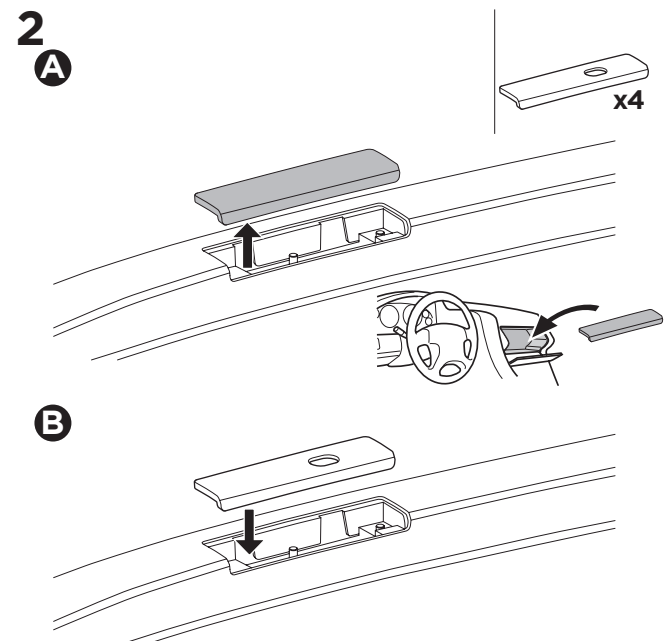

1

Kit 187133
SUBARU Solterra, 5-dr SUV, 22-
TOYOTA BZ4X, 5-dr SUV, 22-

ISO 11154-E

This kit is only for vehicles with fixpoint mounting.

5562357001

Bring your life
 thule.com

3

4