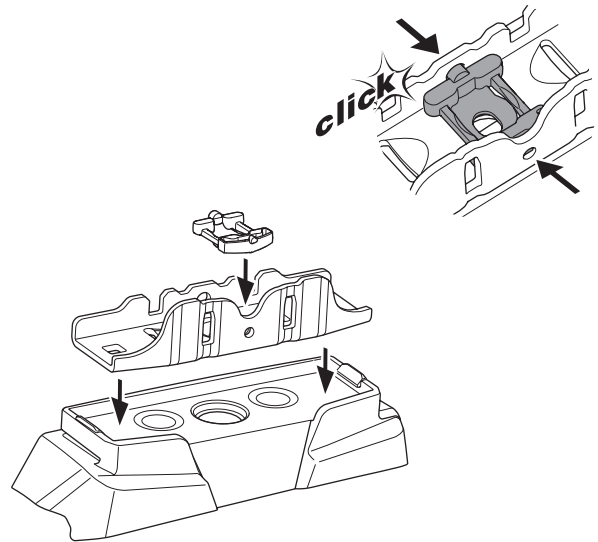

1

Kit 187133
SUBARU Solterra, 5-dr SUV, 22-
TOYOTA BZ4X, 5-dr SUV, 22-

ISO 11154-E

This kit is only for vehicles with fixpoint mounting.

5562357001

Bring your life
 thule.com

3

4