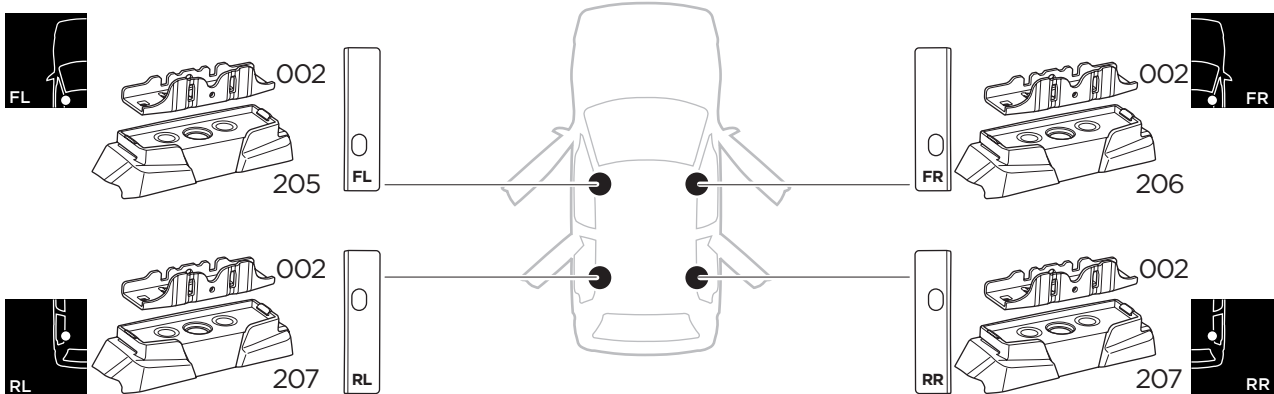

1

Kit 187133
SUBARU Solterra, 5-dr SUV, 22-
TOYOTA BZ4X, 5-dr SUV, 22-

ISO 11154-E

This kit is only for vehicles with fixpoint mounting.

5562357001

Bring your life
 thule.com

3

4