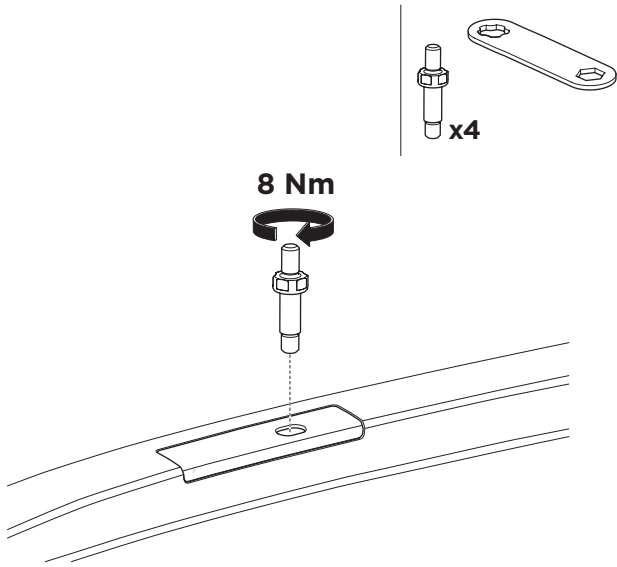

1

Kit 187133
SUBARU Solterra, 5-dr SUV, 22-
TOYOTA BZ4X, 5-dr SUV, 22-

ISO 11154-E

This kit is only for vehicles with fixpoint mounting.

5562357001

Bring your life
 thule.com

3

4