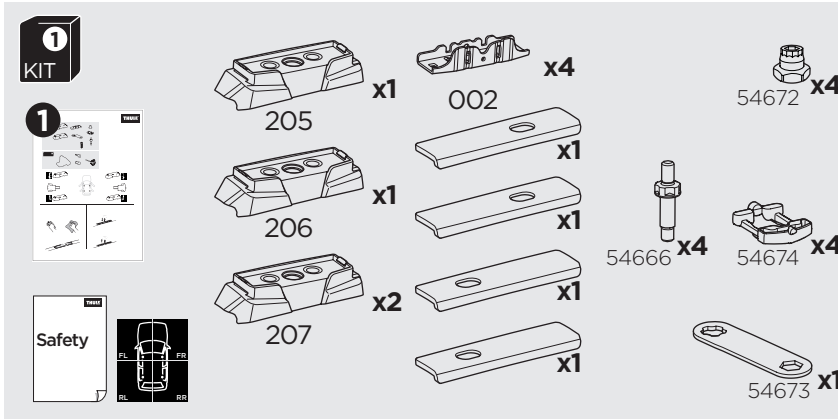

1

Kit 187133
SUBARU Solterra, 5-dr SUV, 22-
TOYOTA BZ4X, 5-dr SUV, 22-

ISO 11154-E

This kit is only for vehicles with fixpoint mounting.

5562357001

Bring your life
 thule.com

3

4