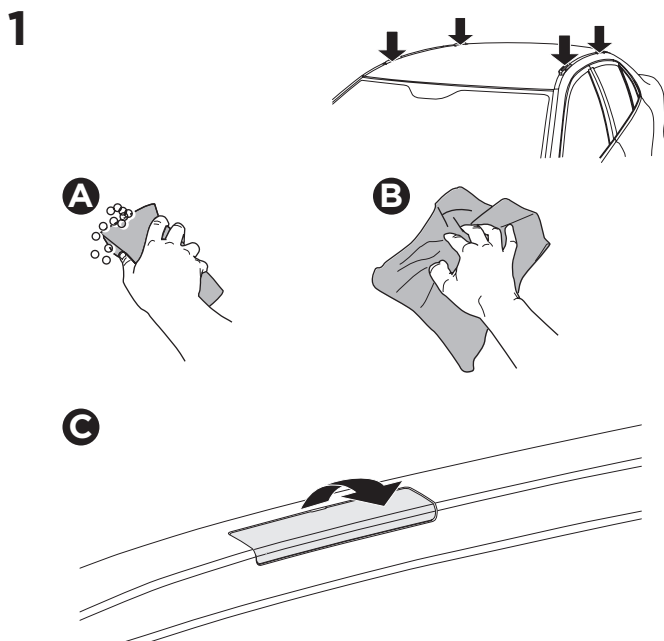

1

Kit 187133
SUBARU Solterra, 5-dr SUV, 22-
TOYOTA BZ4X, 5-dr SUV, 22-

ISO 11154-E

This kit is only for vehicles with fixpoint mounting.

5562357001

Bring your life
 thule.com

3

4