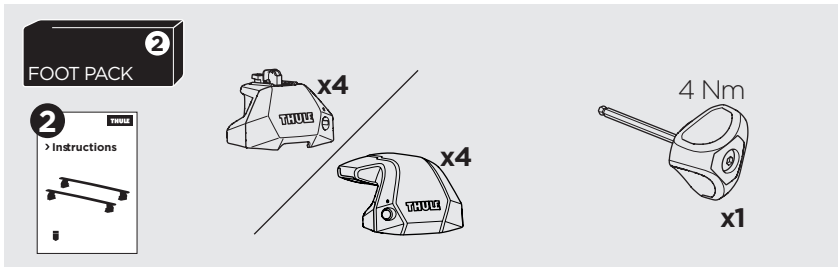

1

Kit 187133
SUBARU Solterra, 5-dr SUV, 22-
TOYOTA BZ4X, 5-dr SUV, 22-

ISO 11154-E

This kit is only for vehicles with fixpoint mounting.

5562357001

Bring your life
 thule.com

3

4