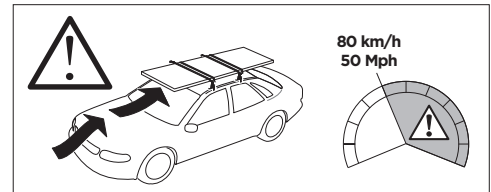

1

Kit 187133
SUBARU Solterra, 5-dr SUV, 22-
TOYOTA BZ4X, 5-dr SUV, 22-

ISO 11154-E

This kit is only for vehicles with fixpoint mounting.

5562357001

Bring your life
 thule.com

3

4